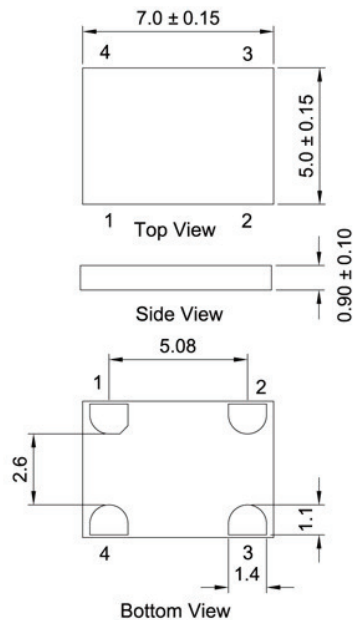

Dimensions

PAD FUNCTION:

- 1: OE / ST
- 2: GND
- 3: OUT
- 4: VDD

Units: mm

X-ON Electronics

Largest Supplier of Electrical and Electronic Components

Click to view similar products for [txc corporation](#) manufacturer: