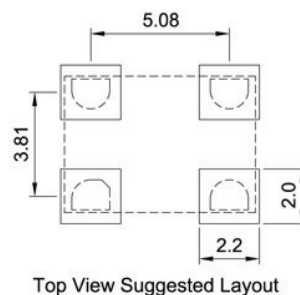

Dimensions

PAD FUNCTION:

- 1: OE / ST
- 2: GND
- 3: OUT
- 4: VDD

Units: mm

X-ON Electronics

Largest Supplier of Electrical and Electronic Components

Click to view similar products for [txc corporation](#) manufacturer: